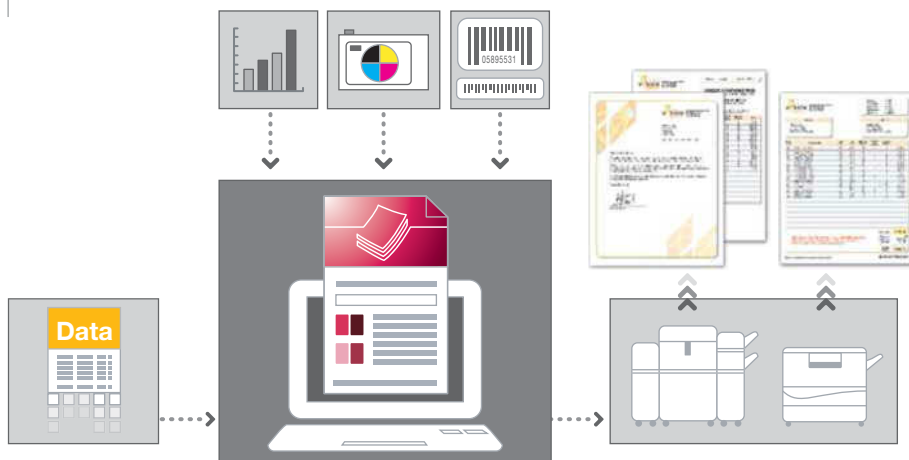

Start with a blank page and either add a PDF or EPS image as a background, or build a customizable design from the ground up. Easy drag and drop mapping of variable data fields, commingled with static text. Insert data driven messages, graphics, variable pie charts and internationally used barcodes. Documents can be printed to open systems printers or integrated into an automated distribution process workflow via PlanetPress Watch or PlanetPress Server.

- Multi-part business form replacement
- Invoices & statements
- Grey bar reports
- Checks
- Insurance policies and forms
- Grade reports
- Financial portfolio reports and updates
- Pick tickets and shipping labels

Transpromotional documents

- Statements with targeted marketing messages
- Invoices with one to one promotions

Promotional documents

- Direct mailings
- Discount coupons
- Postcards
- Tickets

For a maximum return on your investment, transform your transactional documents into advertising vehicles. Whether the information gathered about your customer is based upon past purchases or from a form on your web site, use it to send targeted and personalized messages that will get their attention every time!

VDP and automation made easy

1 Import data from almost any source :

- Native XML
- Line printer
- ASCII
- CSV
- Database
- Channel Skip
- User Defined

2 Design the layout of the document as desired in monochrome or color. Create data driven, conditional content such as text, images, graphics, charts and barcodes.